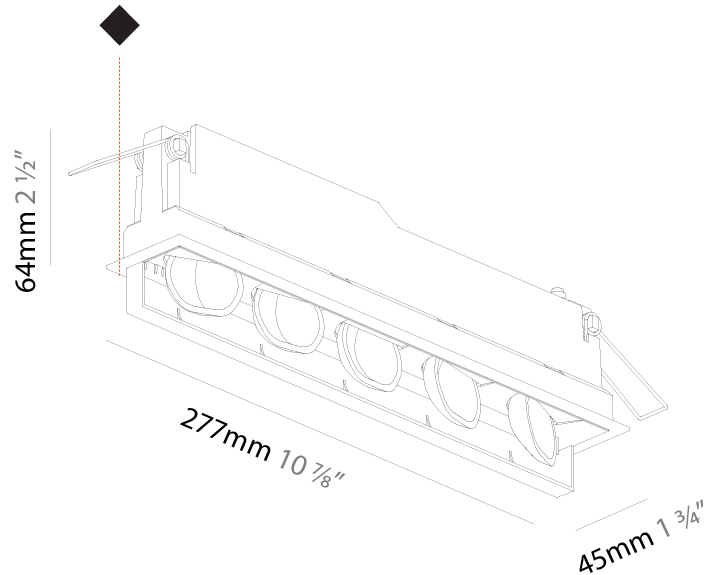

GENERAL

Series: Magiq Wallwash
Brand: Prolicht
Division: Architectural
Mounting Type: Recessed
Mounting Location: Ceiling
Subcategory: Wallwash

PHYSICAL

Shape: Rectangle
Length (mm): 277
Length (in): 10 ⁷/₈
Width (mm): 45
Width (in): 1 ³/₄
Height (mm): 64
Height (in): 2 ¹/₂
Min. Recessing Depth (mm): 100
Min. Recessing Depth (in): 3 ¹⁵/₁₆
Light Distribution: Asymmetric
Fixture Finish: SSR / BKV / CWI / CRY / HAB / UFT / ITA / RUA / FTG / MYG / LOD / PUS / FRO / FUP / KIA / POP / BLS / SPG / MEY / GOH / GUM / CHC / COM / ABZ / JAG / OBR / MOS / ROR
Holder Finish: WHI / BLK
Fixture Material: Aluminum Die Cast
Cut-out Measurements: 270mm / 10 5/8" x 38mm / 1 1/2"

ELECTRICAL

Lamp Type: LED (Zhaga Standard)
Input Wattage (W): 31.4
Total Output Wattage (W): 25.9
Dimming: Tri-Mode (Non-Dimming and Phase Dimming (120Vac only) and 0-10V Dimming)
Driver Included: No
Driver Location: Remote
Driver Type: Constant Current - Universal
Driver Class: Class 1
Input Voltage (V): 120 - 277
Constant Current (MA): 500

LED

Number of LEDs: 5
Color Temperature (°K): 2700 / 3000 / 3500 / 4000
Max. Delivered Lumen (lm): 2145 / 2339 / 2145 / 2443
Nominal Lumen (lm): 2375 / 2590 / 2375 / 2705
CRI: >90 CRI
Efficiency (%): 82.3
Lamp Life (hrs): 50000

OPTICAL

RATINGS AND CERTIFICATIONS

Certified By: CSA Certified to UL and CSA Standards
IP rating: IP20